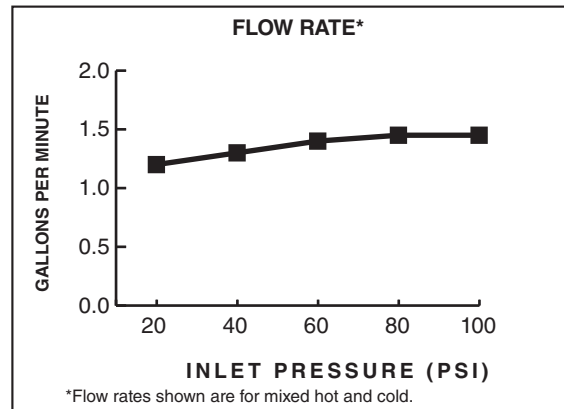

CODES AND STANDARDS

These products meet or exceed the following codes and standards:

- ASME A112.18.1
- CSA B 125
- NSF 61/Section 9 and Annex G

	Product Number	Description		Finish Options		
				Polished Chrome	PVD Polished Brass	PVD Satin Nickel
				002	099	295
	7411.712	Hampton 2 Handle Centerset with Metal Speed Connect® Pop-up drain. Porcelain Lever handles.			N/A	
	7411.732	Hampton 2 Handle Centerset with Metal Speed Connect Pop-up drain. Metal Lever handles.				

N/A = NOT AVAILABLE

Meets the American Disabilities Act Guidelines and **ANSI A117.1** Requirements for the physically challenged.

AERATOR MODIFICATIONS***	Parts Suffix**
0.5gpm (1.9Lpm) PCA* Spray	__F05
1.0gpm (3.8Lpm) PCA Aerator	__F10

*PCA — Pressure Compensating
To modify a product, add suffix after the 4th digit (ex. 2064F05**101.002)
***Modified product models are **NOT** WaterSense certified.

AVAILABLE MODIFICATIONS***	Part Suffix**
Less Pop-Up Drain; Less Hole	__LDH
Indexed Installed (Red & Blue) Handles	__RB