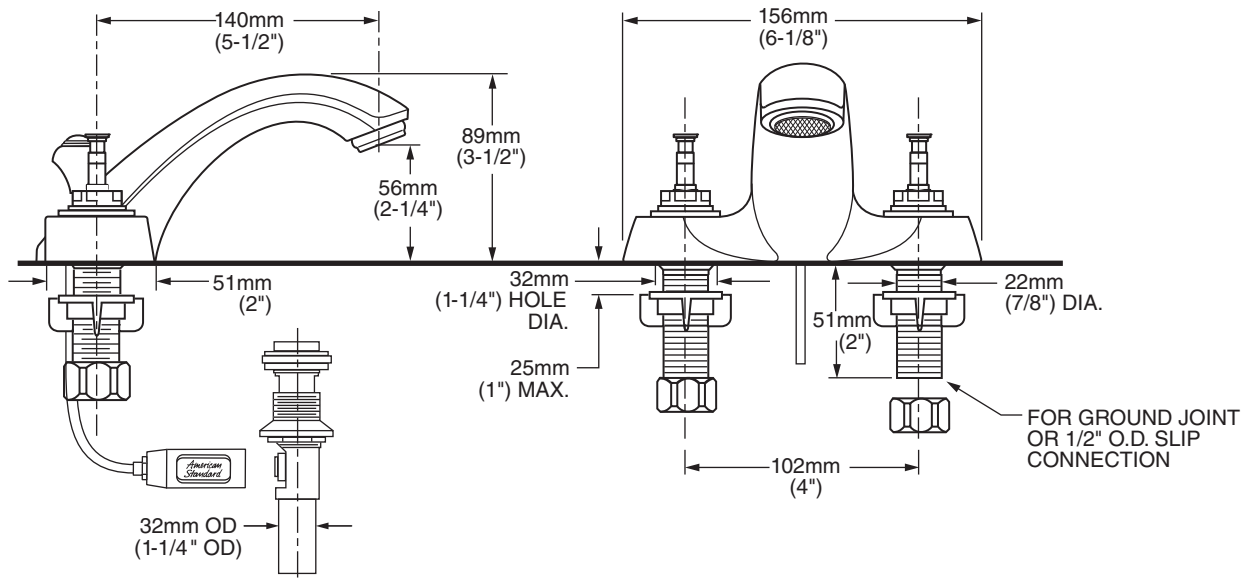

7411.712 Shown

MODEL NUMBER:

- 7411.712 Hampton 2 Handle Centerset** 
Metal Speed Connect® Pop-up drain.
Porcelain Lever handles.
- 7411.732 Hampton 2 Handle Centerset** 
Metal Speed Connect Pop-up drain.
Metal Lever handles.

GENERAL DESCRIPTION:

Durable cast brass construction throughout. 1/4 turn washerless ceramic disc valve cartridges - reversible for use with either lever or cross handles. 20 inch (500mm) long flexible stainless steel drain cable is pre-assembled to faucet body. Metal Speed Connect® drain body with 1-1/4 inch (32mm) tail piece. 1.5 gpm/5.7L/min. maximum flow rate.

SUGGESTED SPECIFICATION:

4" centerset lavatory faucet shall feature cast brass construction. Shall also feature 1/4 turn washerless ceramic disc valve cartridges that are reversible for use with cross or lever handles. Shall also feature a metal drain body with stainless steel cable actuation. Fitting shall be American Standard Model # 7411.____.

CODES AND STANDARDS

These products meet or exceed the following codes and standards:

- ASME A112.18.1
- CSA B 125
- NSF 61/Section 9 and Annex G

	Product Number	Description		Finish Options		
				Polished Chrome	PVD Polished Brass	PVD Satin Nickel
				002	099	295
	7411.712	Hampton 2 Handle Centerset with Metal Speed Connect® Pop-up drain. Porcelain Lever handles.			N/A	
	7411.732	Hampton 2 Handle Centerset with Metal Speed Connect Pop-up drain. Metal Lever handles.				