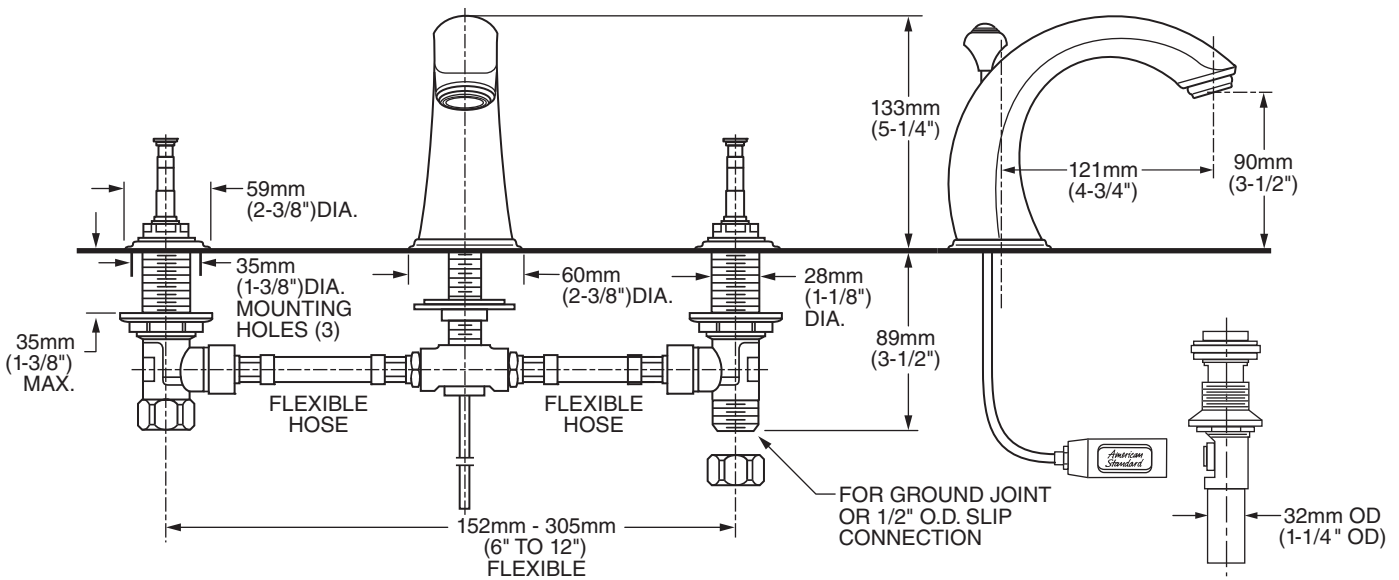

7881.712 Shown

MODEL NUMBER:

- 7881.712 Hampton Widespread**
 Metal Speed Connect® Pop-up drain.
 Porcelain Lever handles.
- 7881.732 Hampton Widespread**
 Metal Speed Connect Pop-up drain.
 Metal Lever handles.

GENERAL DESCRIPTION:

Cast brass valve bodies with flexible hose connections for 6" to 12" (152mm to 305mm) installations. 1/4 turn washerless ceramic disc valve cartridges - reversible for use with either lever or cross handles. Cast brass spout. One-half inch male inlet shanks with brass coupling nuts. 20 inch (500mm) long flexible stainless steel drain cable is pre-assembled to spout. Metal Speed Connect® drain body with 1-1/4 inch (32mm) tail piece. 1.5 gpm/5.7L/min. maximum flow rate.

PRODUCT FEATURES:

- Brass Construction:** Durable. Ideal for prolonged contact with water. Provides the finest surface for application of colors and finishes.
- Ceramic Disc Valve Cartridges:** Assures a lifetime of drip-free performance.
- Lead Free:** Faucet contains $\leq 0.25\%$ total lead content by weighted average.
- Exclusive Speed Connect Metal Drain:**
 - Fewer parts. Installs in less time.
 - No adjustments required - seals the first time, every time.
 - Flexible stainless steel cable - installs effortlessly in tight spaces.
- Exclusive Handle Alignment System:** Allows fine tuning of handle position.
- Choice of Finishes:** Wide range of durable finishes.

SUGGESTED SPECIFICATION:

Two handle widespread lavatory faucet shall feature cast brass valve bodies with flexible hose connections for 6" to 12" installations. Shall also feature 1/4 turn washerless ceramic disc valve cartridges that are reversible for use with cross or lever handles. Shall also feature a metal drain body with stainless steel cable actuation. Fitting shall be American Standard Model #7881.____.