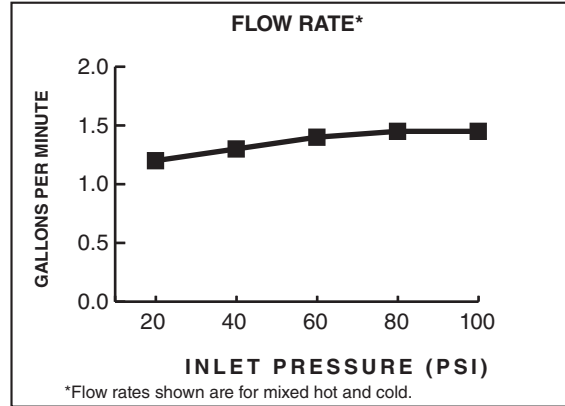

HAMPTON®
TWO-HANDLE WIDESPREAD LAVATORY FAUCET
WITH BRASS CRESCENT SPOUT

CODES AND STANDARDS

These products meet or exceed the following codes and standards:

- ASME A112.18.1
- CSA B 125
- NSF 61/Section 9 and Annex G

	Product Number	Description		Finish Options		
				Polished Chrome	PVD Polished Brass	PVD Satin Nickel
				002	099	295
	7881.712	Hampton Widespread with Metal Speed Connect® Pop-up drain. Porcelain Lever handles.			N/A	
	7881.732	Hampton Widespread with Metal Speed Connect Pop-up drain. Metal Lever handles.				

N/A = NOT AVAILABLE

Meets the American Disabilities Act Guidelines and **ANSI A117.1** Requirements for the physically challenged.

AERATOR MODIFICATIONS***	Parts Suffix**
0.5gpm (1.9Lpm) PCA* Spray	___F05
1.0gpm (3.8Lpm) PCA Aerator	___F10

*PCA — Pressure Compensating

To modify a product, add suffix after the 4th digit (ex. 2064F05**101.002)

***Modified product models are **NOT** WaterSense certified.

AVAILABLE MODIFICATIONS***	Part Suffix**
Less Pop-Up Drain; Less Hole	__LDH
Indexed Installed (Red & Blue) Handles	__RB