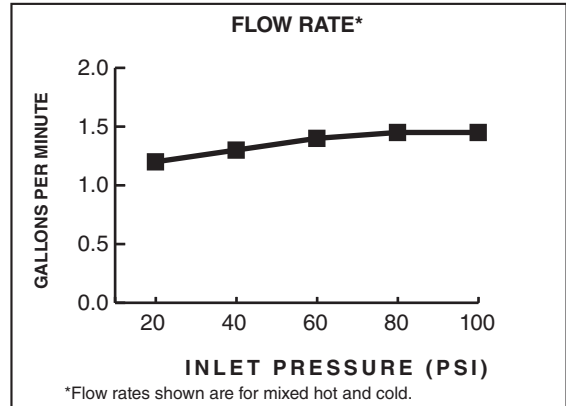

CODES AND STANDARDS

These products meet or exceed the following codes and standards:

- ASME A112.18.1
- NSF 61/Section 9 and Annex G
- CSA B125.1

Product Number	Description	Finish Options	
		Polished Chrome	Satin Nickel (PVD)
		002	295
7430.801	Berwick Widespread with Metal Speed Connect® Pop-up drain. Metal Lever handles.		
7430.821	Berwick Widespread with Metal Speed Connect® Pop-up drain. Metal Cross handles.		

Meets the American Disabilities Act Guidelines and **ANSI A117.1** Requirements for the physically challenged.