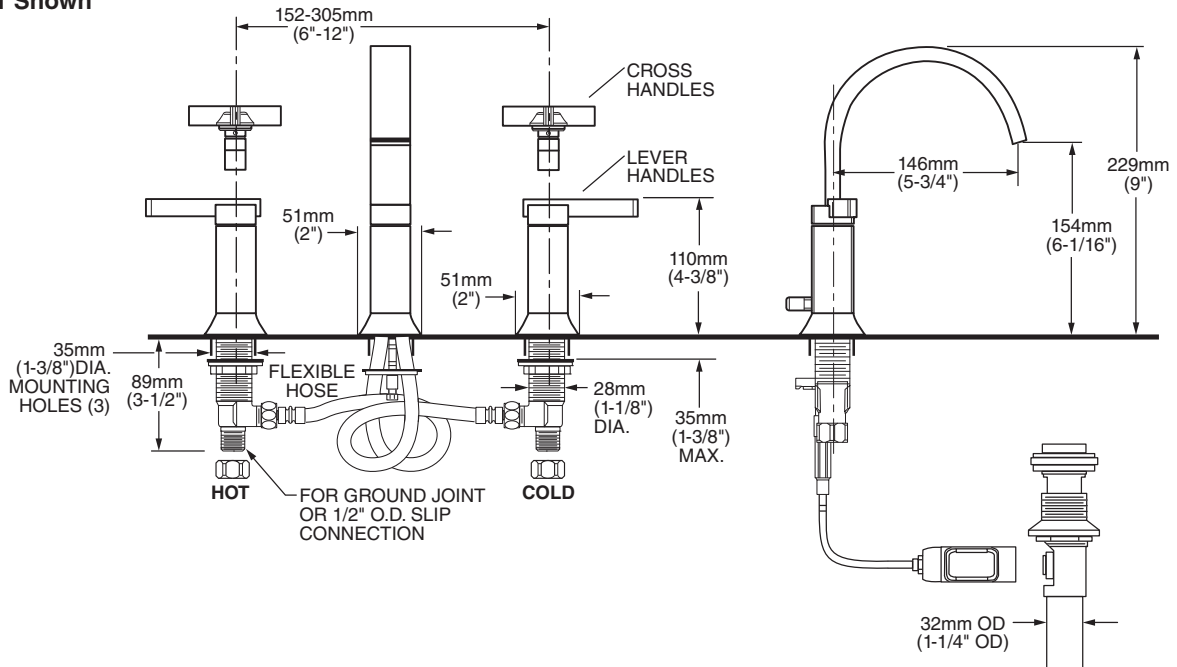

7430.801 Shown

MODEL NUMBER:

- **7430.801 Berwick Widespread**
Metal Speed Connect® Pop-up drain.
Metal Lever handles.
- **7430.821 Berwick Widespread**
Metal Speed Connect® Pop-up drain.
Metal Cross handles.

GENERAL DESCRIPTION:

Cast brass valve bodies with flexible hose connections for 6" to 12" (152mm to 305mm) installations. 1/4 turn washerless ceramic disc valve cartridges. Brass spout. Choice of metal lever or metal cross handles. One-half inch male inlet shanks with brass coupling nuts. 20 inch (500mm) long flexible stainless steel drain cable is pre-assembled to spout. Metal Speed Connect® drain body with 1-1/4 inch (32mm) tail piece. 1.5 gpm/5.7L/min. maximum flow rate.

Lead Free: Faucet contains ≤ 0.25% total lead content by weighted average.

Exclusive Speed Connect Metal Drain:

- Fewer parts. Installs in less time.
- No adjustments required - seals the first time, every time.
- Flexible stainless steel cable - installs effortlessly in tight spaces.

Choice of Finishes: Available in Polished Chrome or Satin Nickel (PVD).

SUGGESTED SPECIFICATION:

Two handle widespread lavatory faucet shall feature cast brass valve bodies with flexible hose connections for 6" to 12" installations. Shall also feature 1/4 turn washerless ceramic disc valve cartridges. Shall also feature a metal drain body with stainless steel cable actuation. Fitting shall be American Standard Model #7430.____.____.