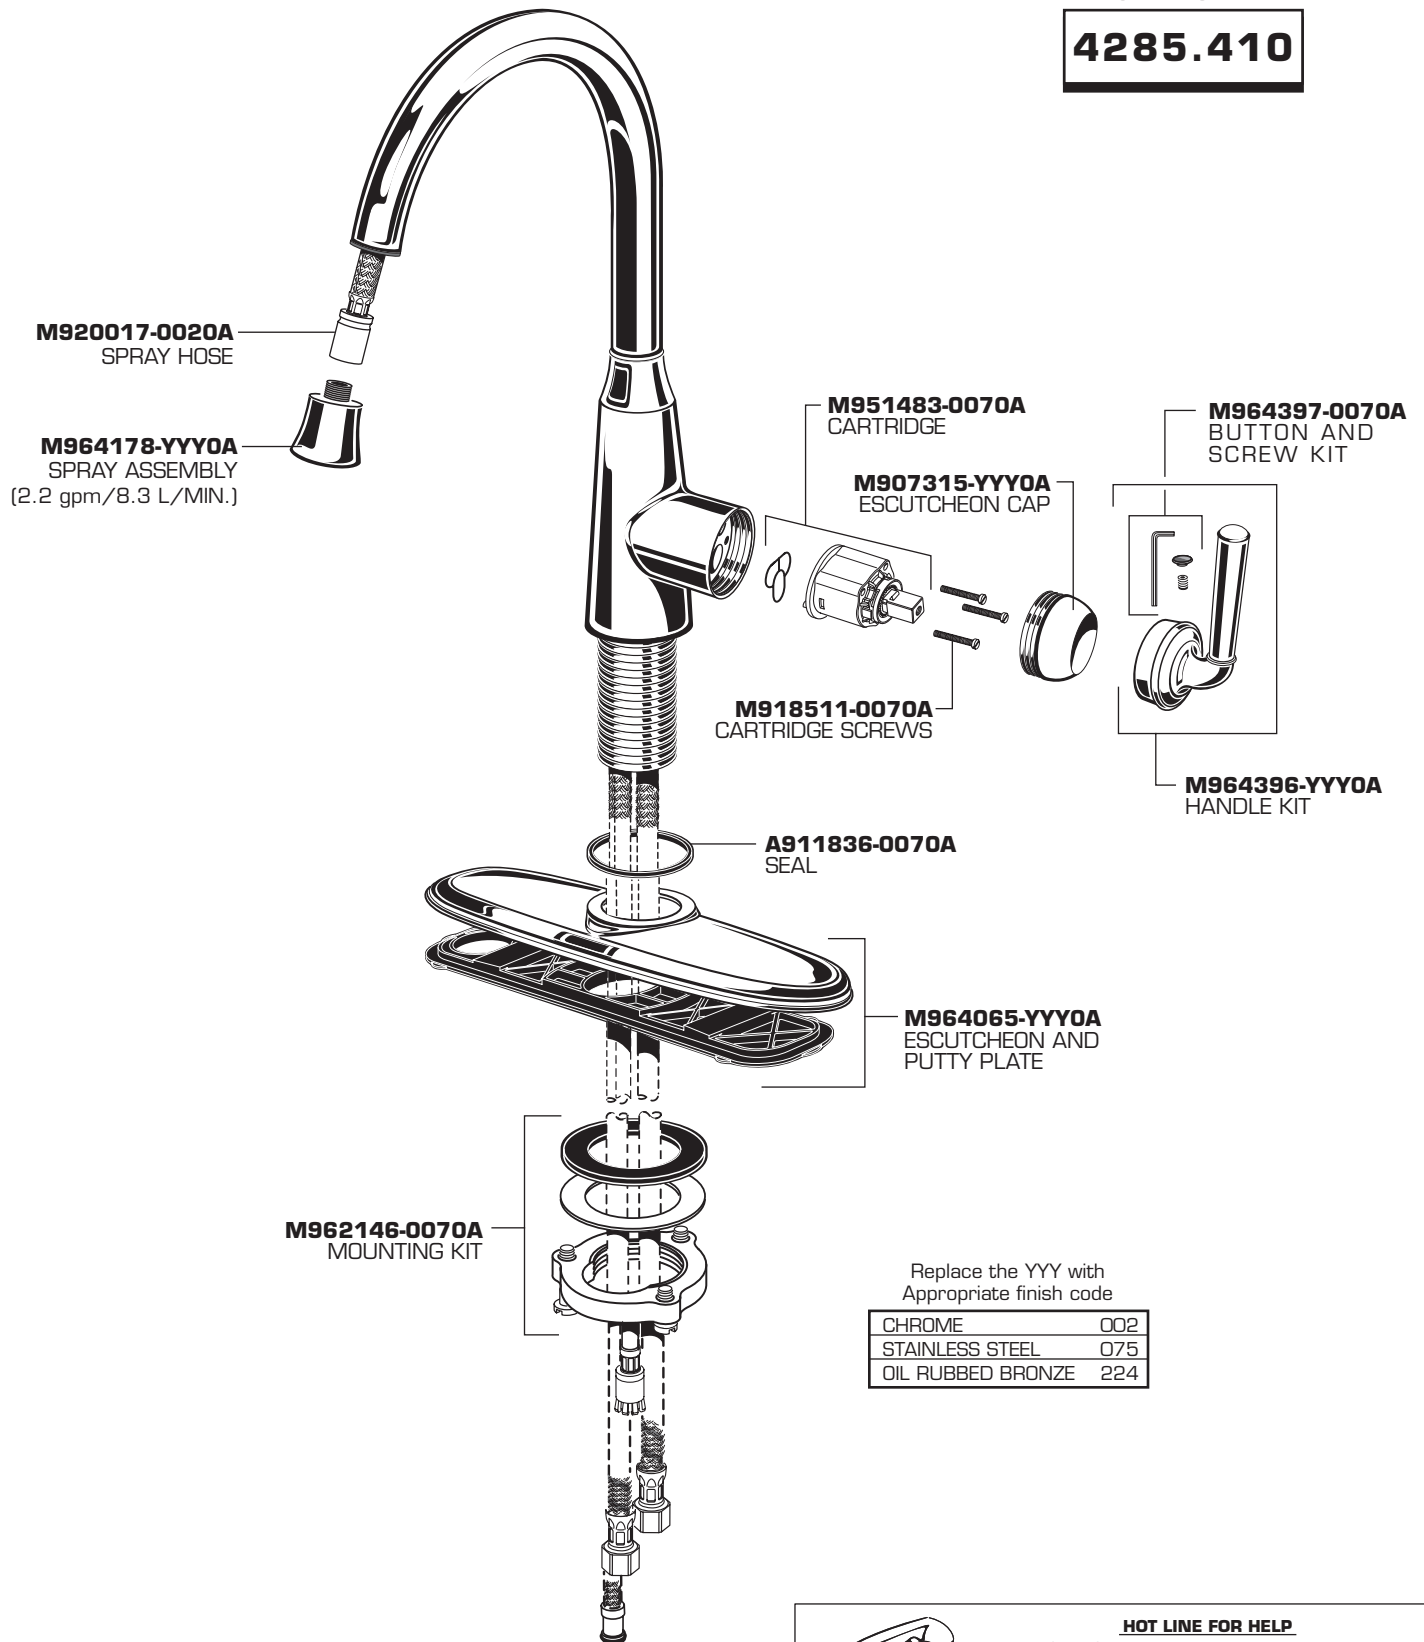

**PORTSMOUTH™  
SINGLE CONTROL  
PULL-DOWN BAR FAUCET**

MODEL NUMBER

**4285.410**

**HOT LINE FOR HELP**

For toll-free information and answers to your questions, call:  
1-800-442-1902  
Weekdays 8:00 a.m. to 6:00 p.m. EST  
IN CANADA 1-800-387-0369 (TORONTO 1-905-306-1093)  
Weekdays 8:00 a.m. to 7:00 p.m. EST  
IN MEXICO 01-800-839-1200