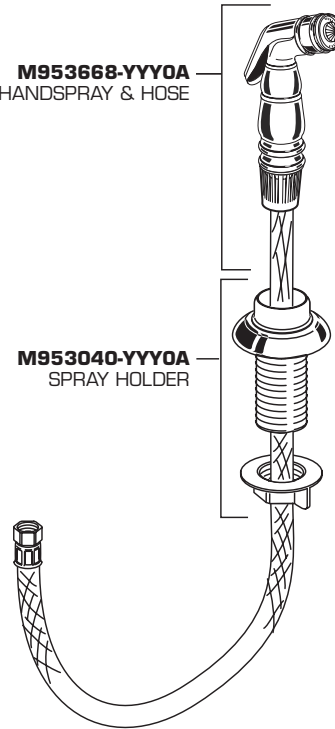

American Standard

**PORTSMOUTH™
DUAL CONTROL HIGH-ARC
KITCHEN FAUCET**

MODEL NUMBER

4285.551

M909610-YYY0A
INDEX BUTTON

918555-0070A
HANDLE SCREW

M909430-YYY0A
HANDLE ASSEMBLY

918049-0070A
ADAPTER

994053-0070A
VALVE

M923057-0070A
PUTTY PLATE

065800-0070A
ATTACHMENT NUT

M964401-YYY0A
SPOUT KIT

M964259-YYY0A
AERATOR

SPOUT NUT NOT INCLUDED IN SPOUT KIT

A912621-0070A
O-RING

M953056-0070A
DIVERTER

060341-0070A
SPRAY CAP

M953668-YYY0A
HANDSPRAY & HOSE

M953040-YYY0A
SPRAY HOLDER

Replace the YYY with
Appropriate finish code

CHROME	002
STAINLESS STEEL	075
OIL RUBBED BRONZE	224

HOT LINE FOR HELP

For toll-free information and answers to your questions, call:
1-800-442-1902
Weekdays 8:00 a.m. to 6:00 p.m. EST
IN CANADA 1-800-387-0369 (TORONTO 1-905-306-1093)
Weekdays 8:00 a.m. to 7:00 p.m. EST
IN MEXICO 01-800-839-1200