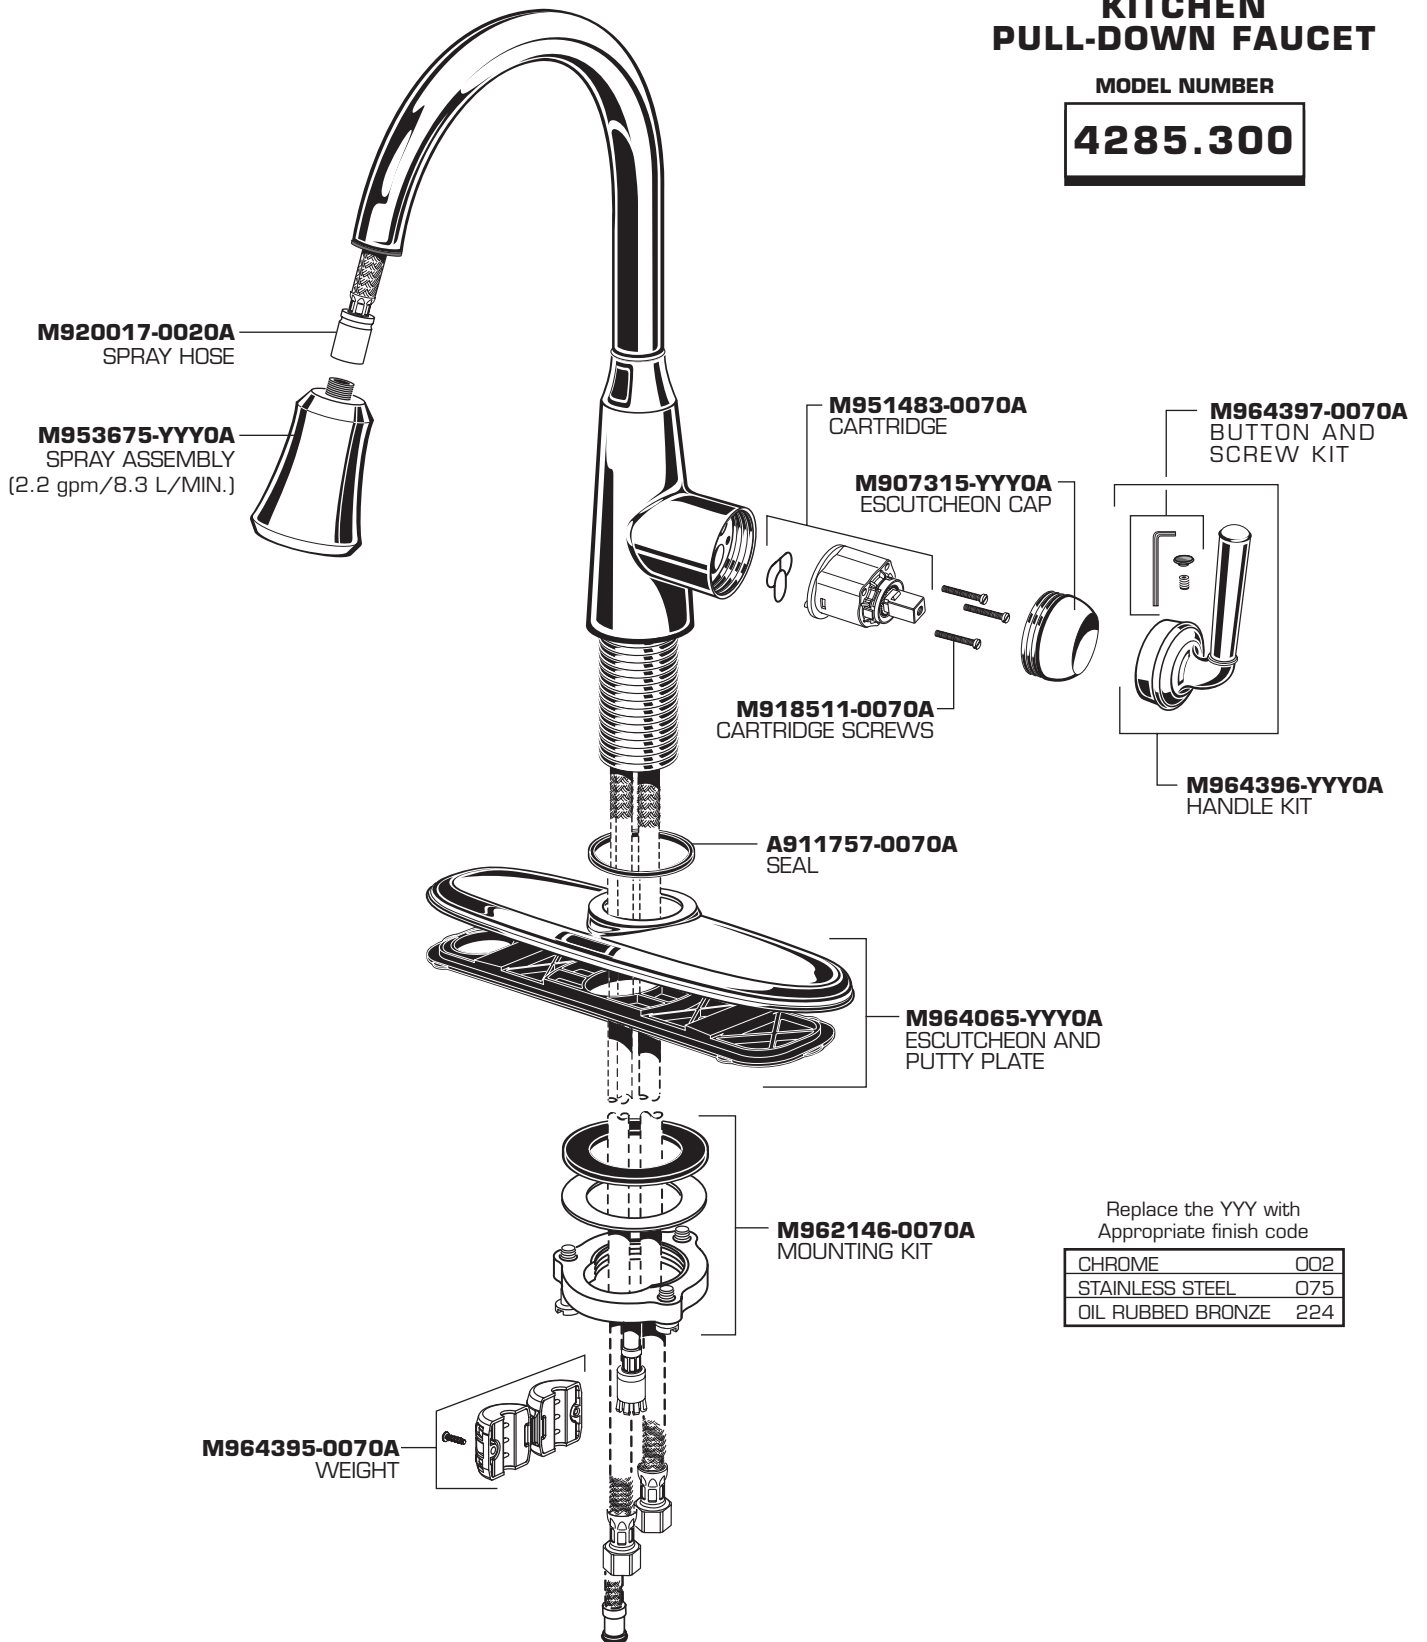

American Standard

**PORTSMOUTH™
SINGLE CONTROL
KITCHEN
PULL-DOWN FAUCET**

MODEL NUMBER

4285.300

HOT LINE FOR HELP

For toll-free information and answers to your questions, call:
1-800-442-1902
Weekdays 8:00 a.m. to 6:00 p.m. EST
IN CANADA 1-800-387-0369 (TORONTO 1-905-306-1093)
Weekdays 8:00 a.m. to 7:00 p.m. EST
IN MEXICO 01-800-839-1200