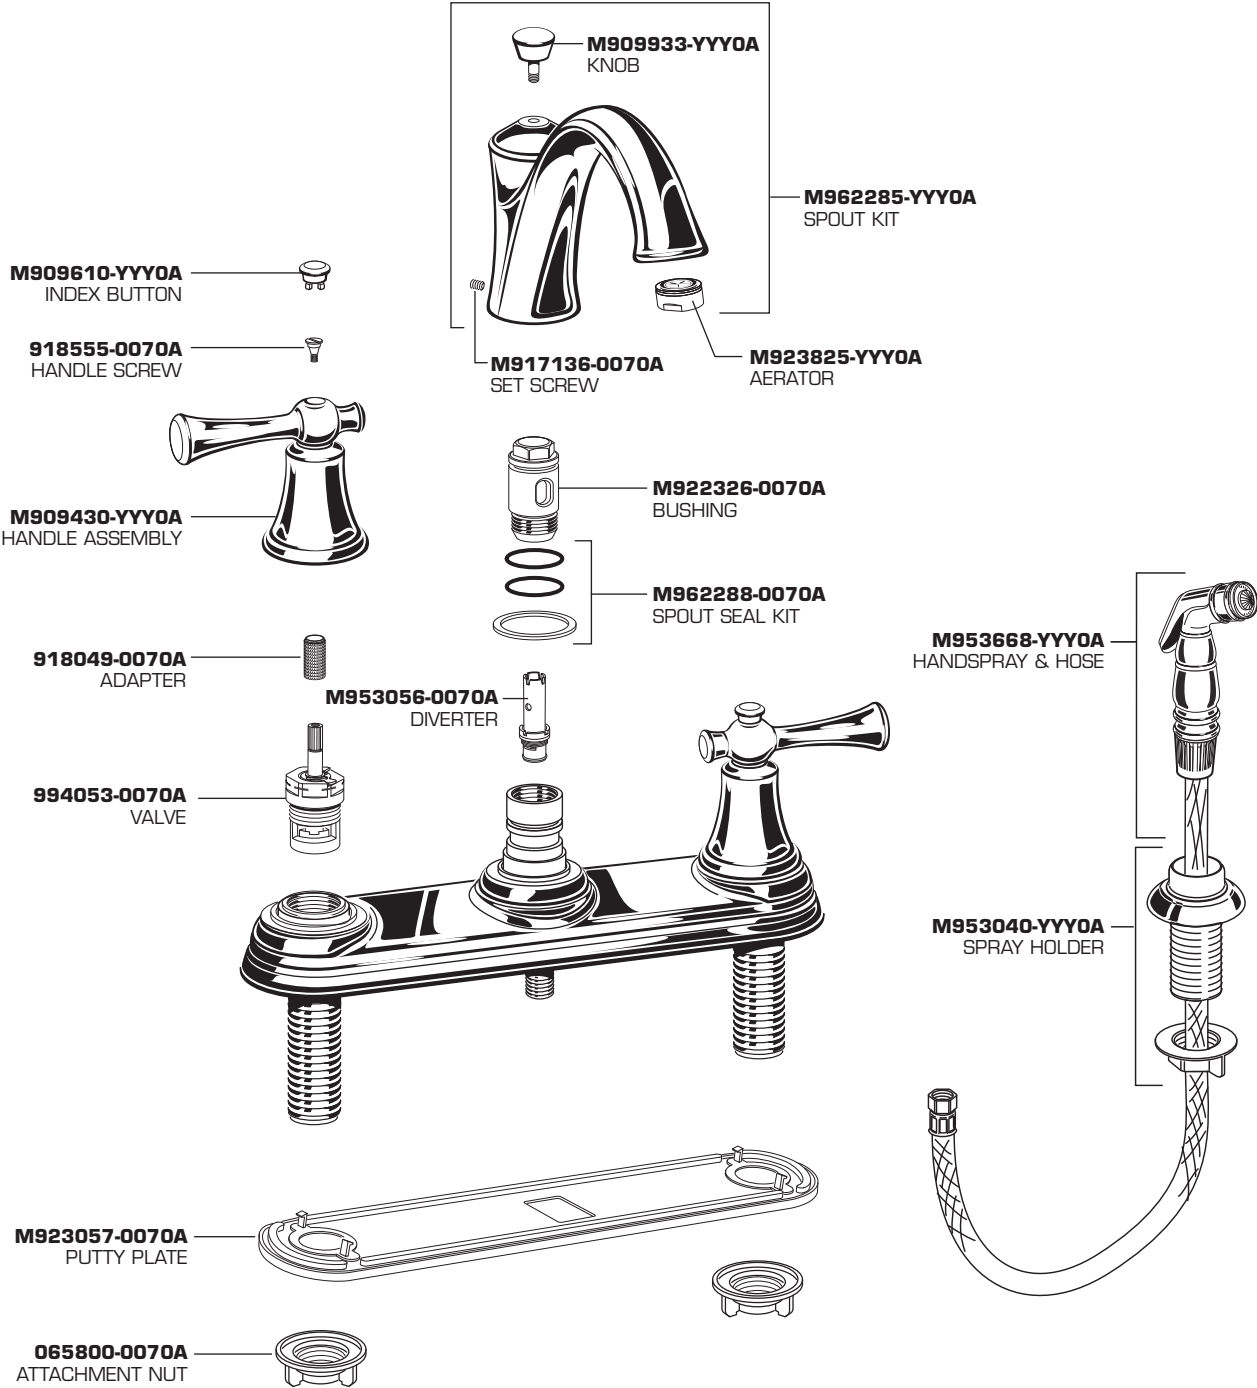

American Standard

**PORTSMOUTH™
DUAL CONTROL KITCHEN FAUCET**

MODEL NUMBER

4285.501

Replace the YYY with
Appropriate finish code

CHROME	002
STAINLESS STEEL	075
OIL RUBBED BRONZE	224

HOT LINE FOR HELP

For toll-free information and answers to your questions, call:
1-800-442-1902
Weekdays 8:00 a.m. to 6:00 p.m. EST
IN CANADA 1-800-387-0369 (TORONTO 1-905-306-1093)
Weekdays 8:00 a.m. to 7:00 p.m. EST
IN MEXICO 01-800-839-1200