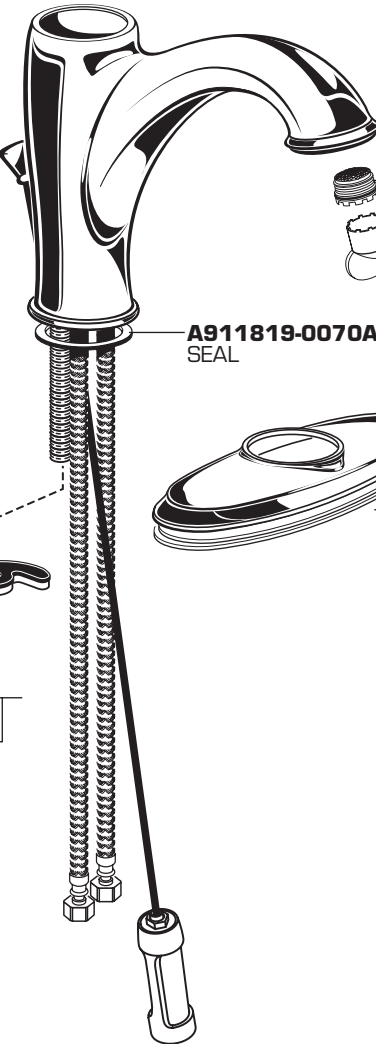

American Standard

**PRINCETON™
MONOBLOCK LAVATORY
FAUCET with Speed Connect™ Drain**

MODEL NUMBER

4508.101

M964372-YYY0A
HANDLE KIT

M964368-0070A
BUTTON/SCREW KIT
(RED/BLUE)

M964369-YYY0A
BUTTON/SCREW KIT

M907315-YYY0A
COVER

M918511-0070A
CARTRIDGE SCREWS

M951483-0070A
CARTRIDGE

Replace the "YYY" with appropriate finish code

CHROME	002
SATIN NICKEL (PVD)	295
OIL RUBBED BRONZE	224

M962084-YYY0A
POP-UP ROD
ASSEMBLY

M922882-0070A
AERATOR

M922389-0070A
AERATOR KEY

A911819-0070A
SEAL

M962002-YYY0A
ESCUTCHEON AND
PUTTY PLATE

M952425-YYY0A
DRAIN ASSEMBLY

M962544-YYY0A
STOPPER
ASSEMBLY

M952430-0070A
CABLE ASSEMBLY

M962457-YYY0A
FLANGE
ASSEMBLY

M922872-0070A
CAM SEAT INSERT

M962430-0070A
CAM ASSEMBLY

M913207-0070A
TAILPIECE INSERT

A919661-0020A
TAILPIECE

M962458-0070A
DRAIN MOUNTING KIT

M962090-0070A
MOUNTING KIT

HOT LINE FOR HELP

For toll-free information and answers to your questions, call:
1-800-442-1902