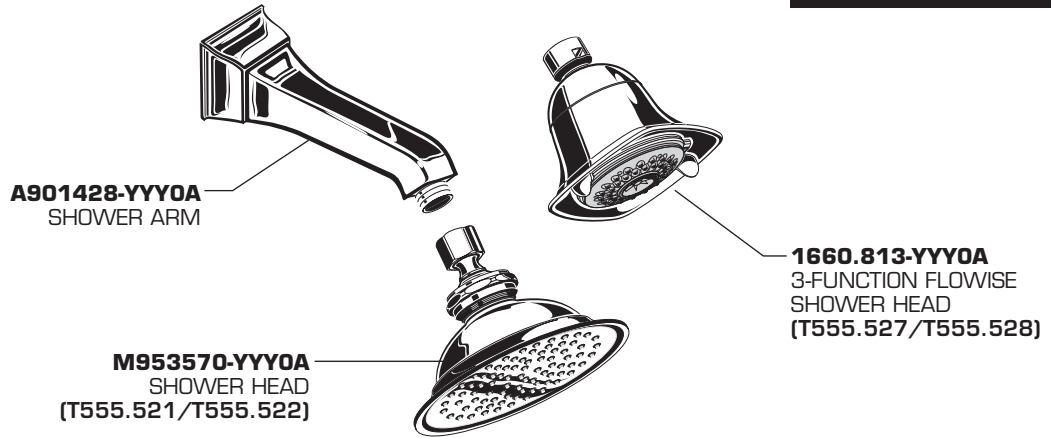

American Standard

**TOWNSQUARE
BATH/SHOWER
TRIM KIT**

MODEL NUMBER

T555.52X

M953570-YYY0A
SHOWER HEAD
(T555.521/T555.522)

030126-0070A
INDEX AND SCREW KIT

Replace the "YYY" with appropriate finish code

CHROME	002
SATIN NICKEL	295
OIL RUBBED BRONZE	224