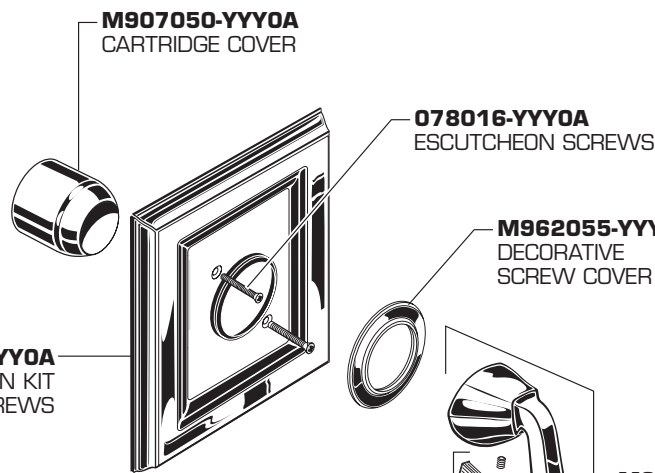

American Standard

**TOWNSQUARE
BATH/SHOWER
TRIM KIT**

MODEL NUMBER

T555.52X

M953570-YYY0A
SHOWER HEAD
(T555.521/T555.522)

030126-0070A
INDEX AND SCREW KIT

Replace the "YYY" with appropriate finish code

CHROME	002
SATIN NICKEL	295
OIL RUBBED BRONZE	224