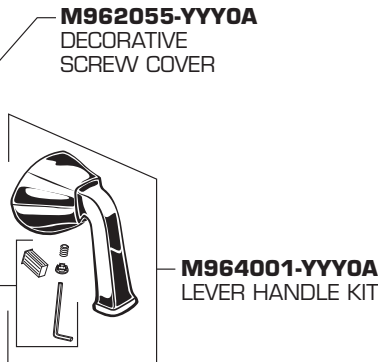

American Standard

**TOWNSQUARE
BATH/SHOWER
TRIM KIT**

MODEL NUMBER

T555.52X

M953570-YYY0A
SHOWER HEAD
(T555.521/T555.522)

030126-0070A
INDEX AND SCREW KIT

Replace the "YYY" with appropriate finish code

CHROME	002
SATIN NICKEL	295
OIL RUBBED BRONZE	224