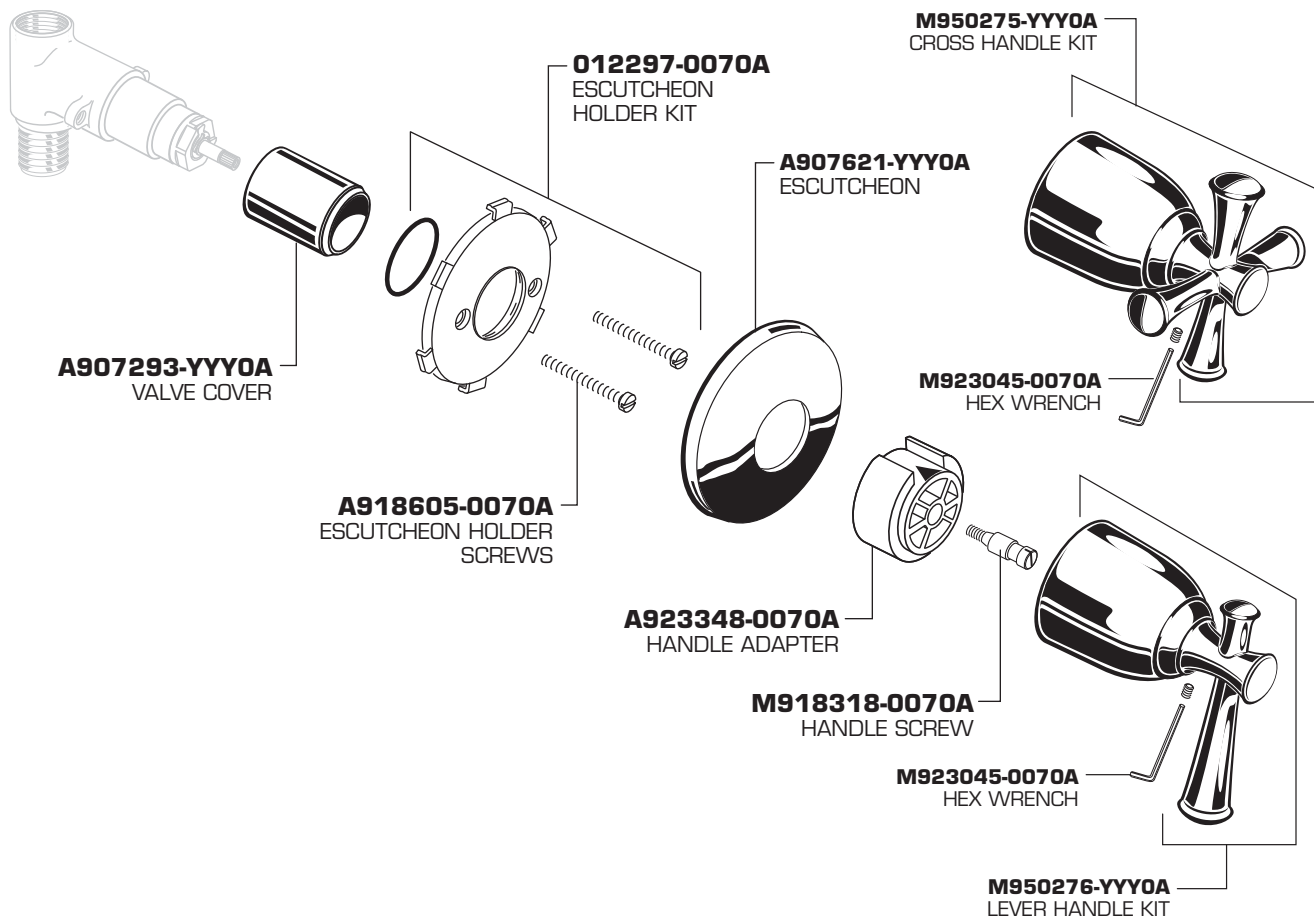

*American Standard*

**PORTSMOUTH™  
METAL LEVER  
ON/OFF VALVE TRIM**

MODEL NUMBER

**T420.70X Series**

Replace the "YYY" with appropriate finish code

CHROME	002
BLACKENED BRONZE	068
OIL RUBBED BRONZE	224
SATIN NICKEL	295