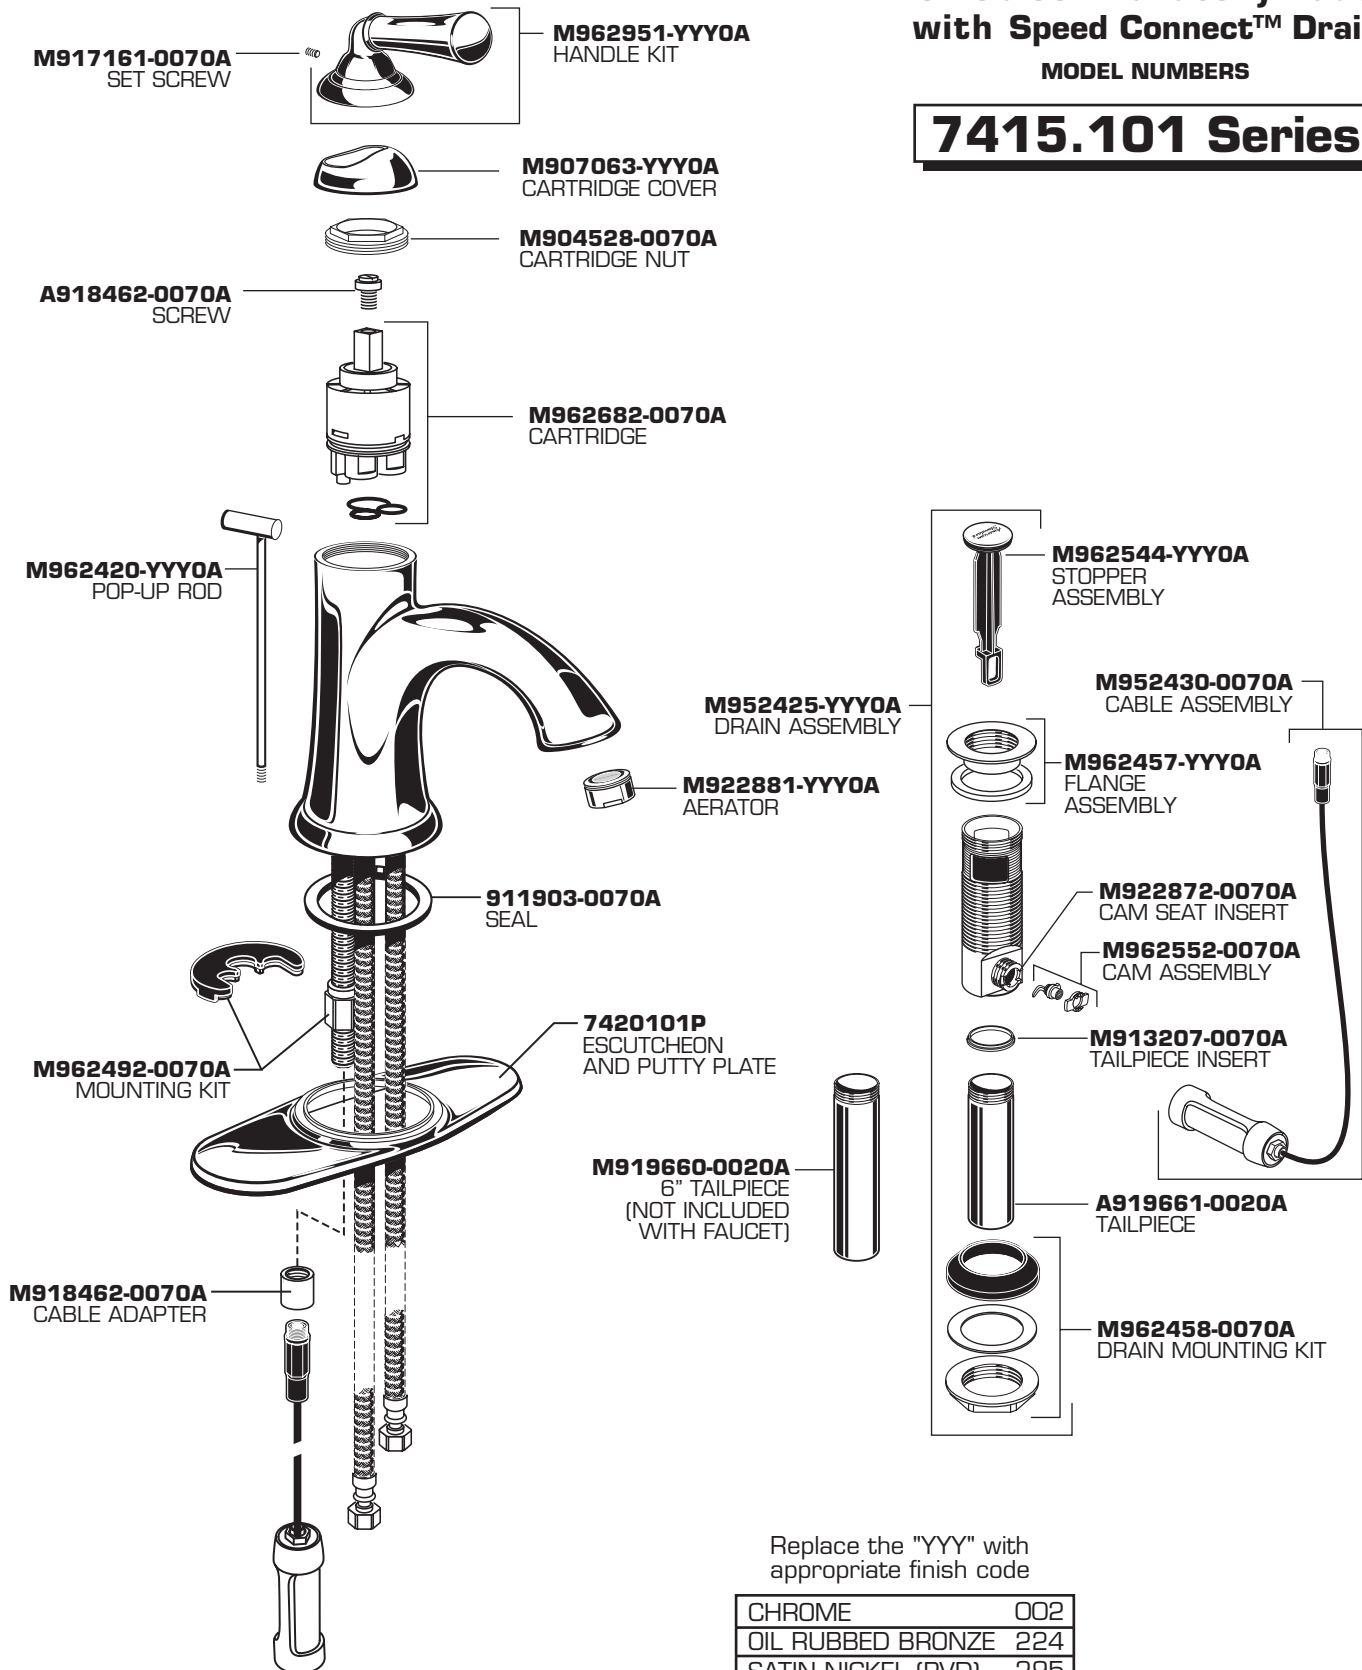

American Standard

PORTSMOUTH™ Momoblock Lavatory Faucet with Speed Connect™ Drain

MODEL NUMBERS

7415.101 Series

Replace the "YYY" with appropriate finish code

CHROME	002
OIL RUBBED BRONZE	224
SATIN NICKEL (PVD)	295