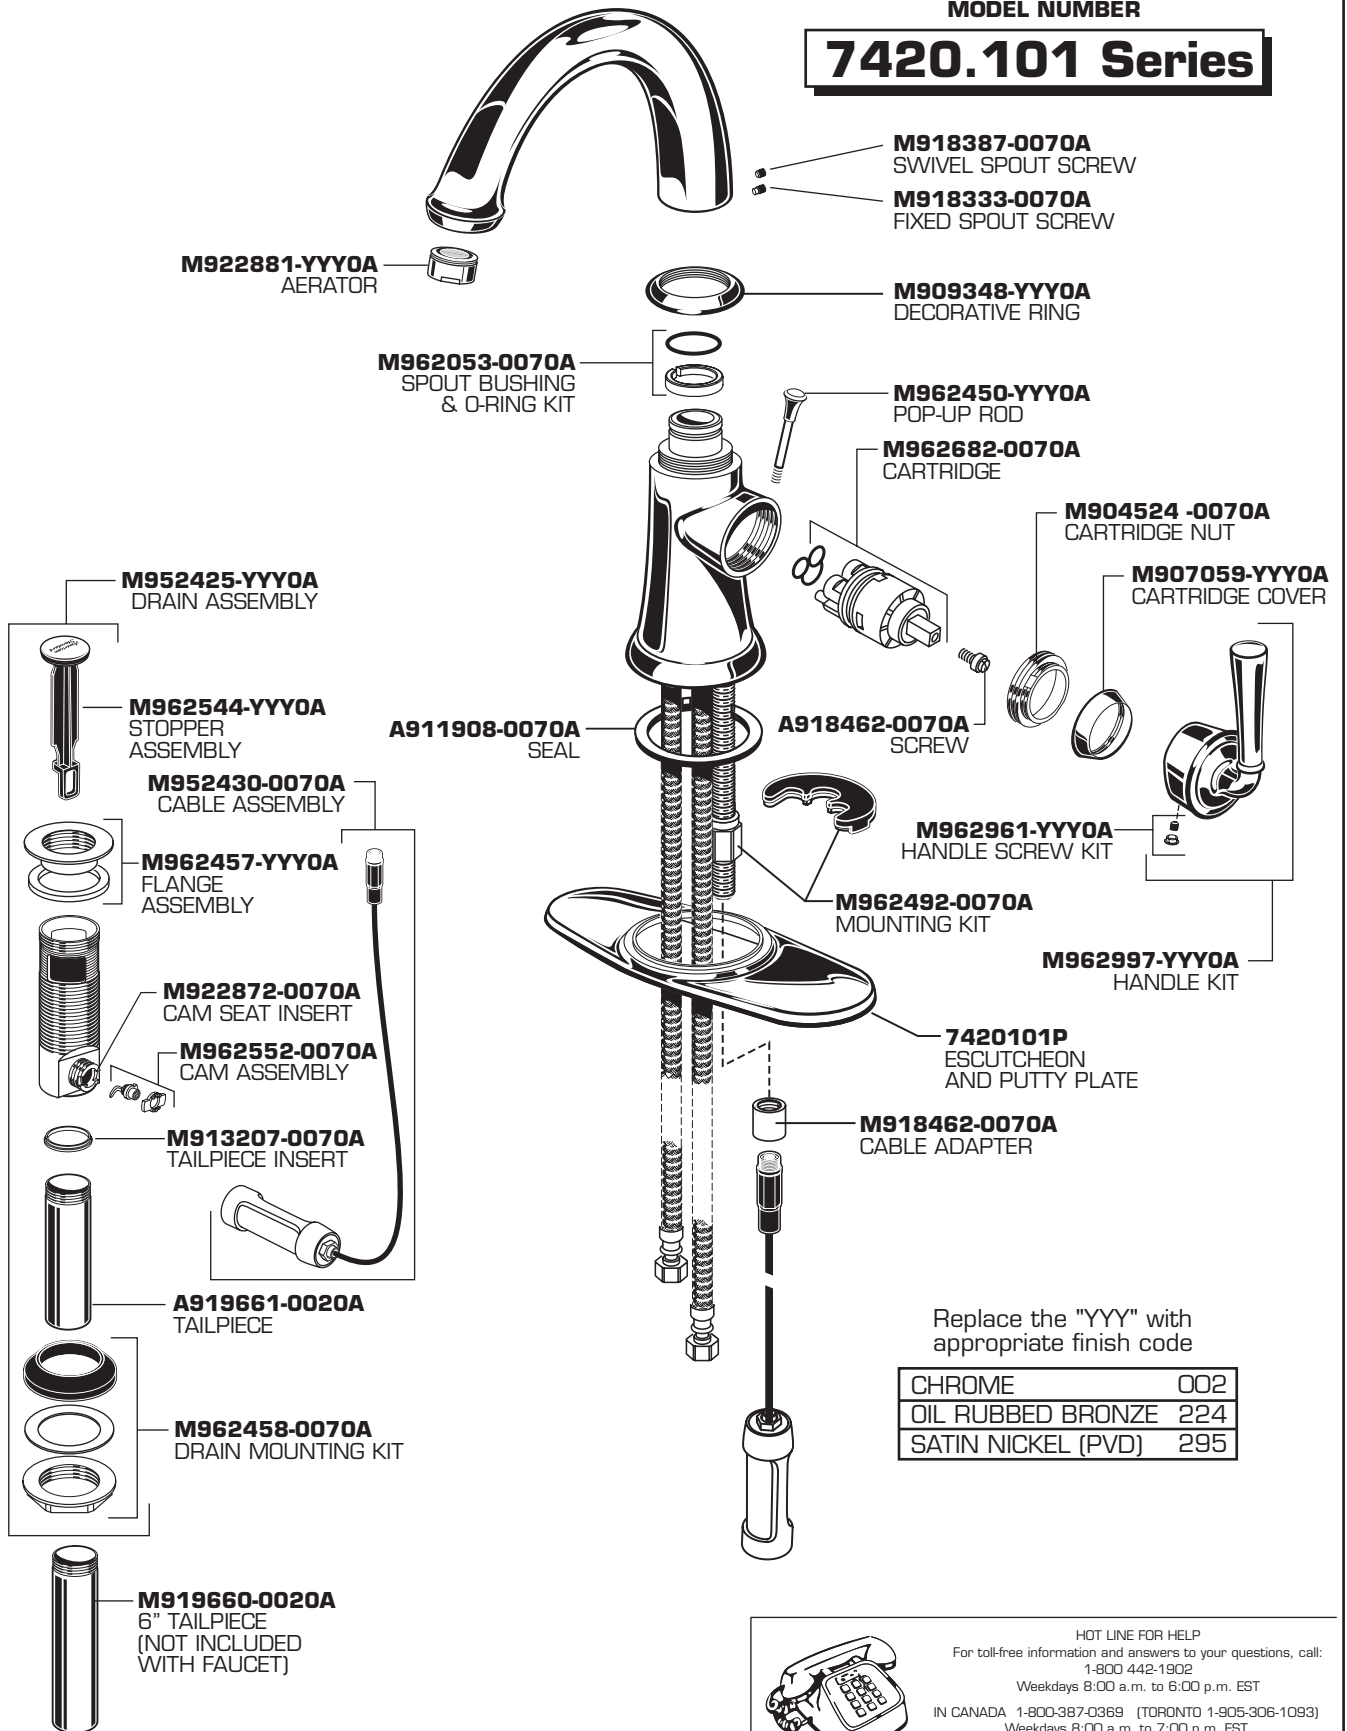

PORTSMOUTH™
Momoblock Lavatory Faucet
with Speed Connect™ Drain

MODEL NUMBER

7420.101 Series

Replace the "YYY" with appropriate finish code

CHROME	002
OIL RUBBED BRONZE	224
SATIN NICKEL (PVD)	295

HOT LINE FOR HELP
 For toll-free information and answers to your questions, call:
 1-800-442-1902
 Weekdays 8:00 a.m. to 6:00 p.m. EST
 IN CANADA 1-800-387-0369 (TORONTO 1-905-306-1093)
 Weekdays 8:00 a.m. to 7:00 p.m. EST
 IN MEXICO 01-800-839-1200