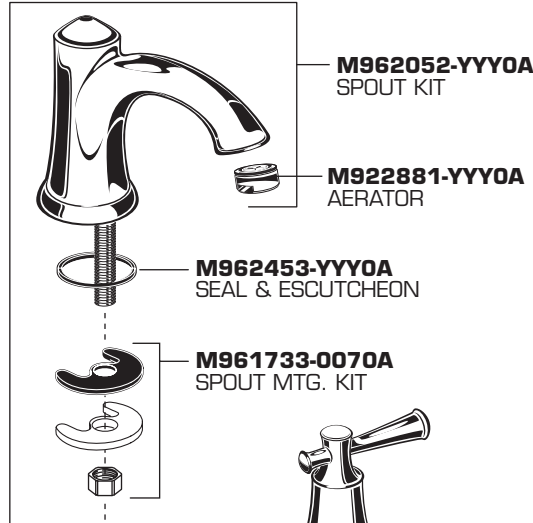

PORTSMOUTH™ Spread Lavatory Faucet with Speed Connect™ Drain

MODEL NUMBER

7415.801
7415.821
Series

Replace the "YYY" with appropriate finish code

CHROME	002
BLACKENED BRONZE	068
OIL RUBBED BRONZE	224
SATIN NICKEL	295