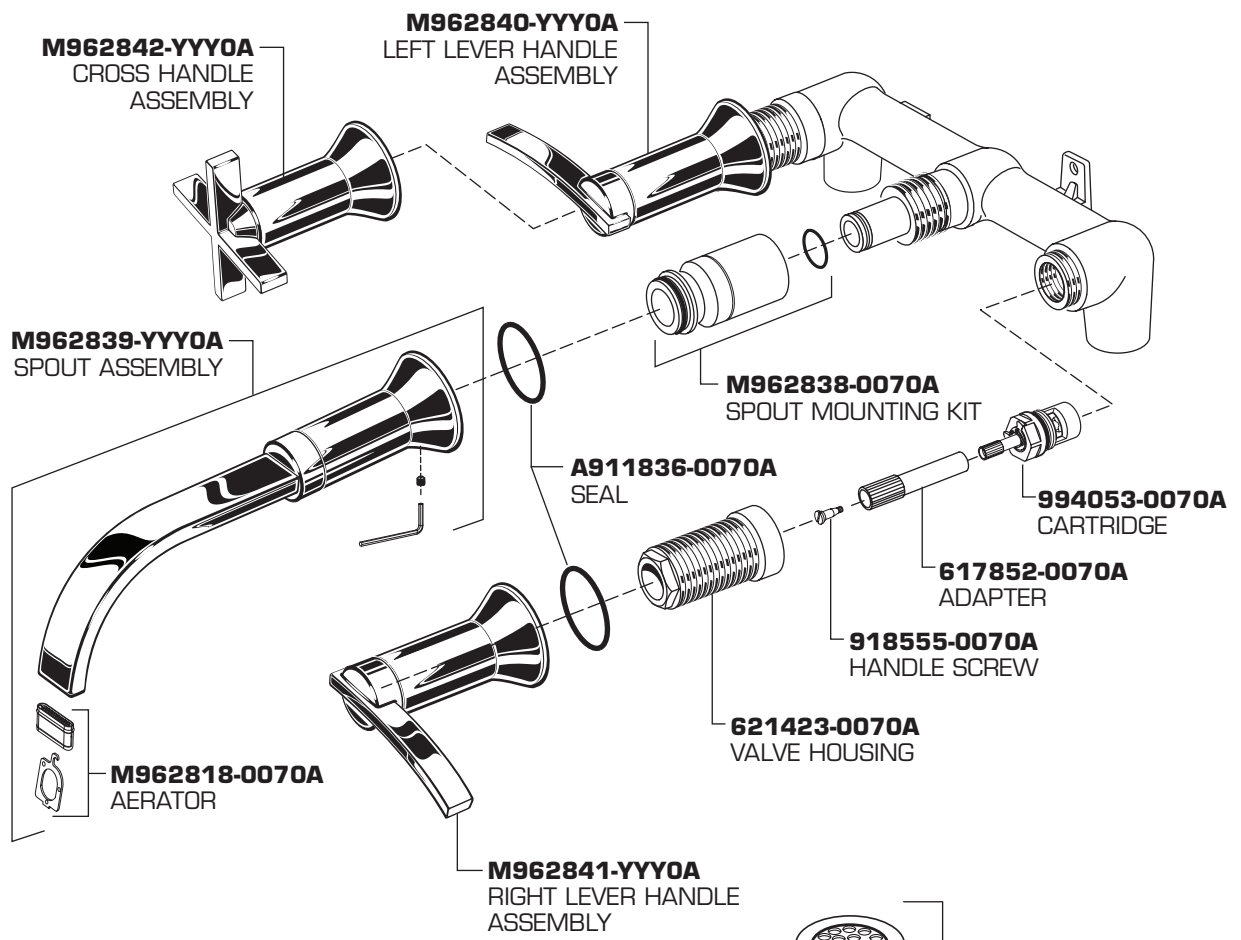

*American Standard*

**BERWICK™ / BOULEVARD™  
WALL MOUNT  
LAVATORY FAUCET**

MODEL NUMBER

**7430.451 / 7431.451  
7430.471 / 7431.471**

Replace the "YYY" with appropriate finish code

CHROME	002
SATIN NICKEL	295