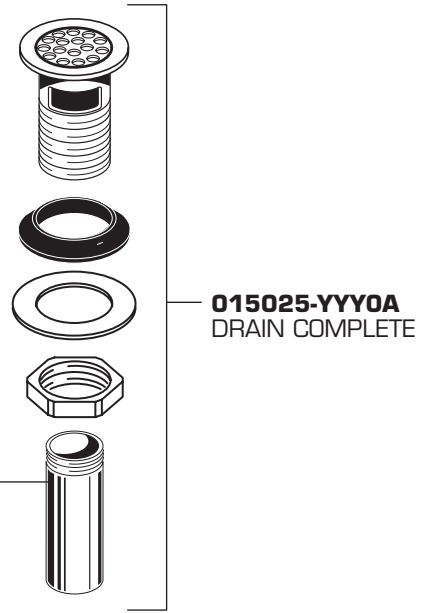

*American Standard*

**BERWICK™ / BOULEVARD™  
WALL MOUNT  
LAVATORY FAUCET**

MODEL NUMBER

**7430.451 / 7431.451  
7430.471 / 7431.471**

Replace the "YYY" with appropriate finish code

CHROME	002
SATIN NICKEL	295