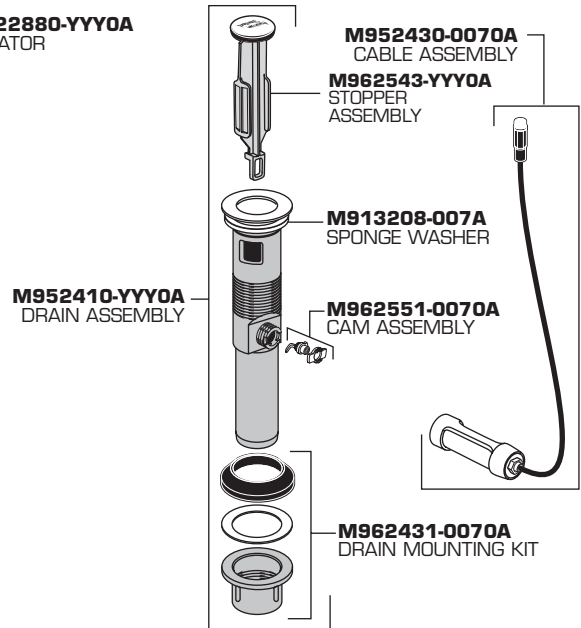

## COLONY SOFT SINGLE CONTROL CENTERSET FAUCET MODEL NUMBER

**2175.503**

Replace the "YYY" with appropriate finish code

CHROME	002
BRASS	099

**HOT LINE FOR HELP**

For toll-free information and answers to your questions, call:  
1-800-442-1902  
Weekdays 8:00 a.m. to 6:00 p.m. EST  
IN CANADA 1-800-387-0369 (TORONTO 1-905-306-1093)  
Weekdays 8:00 a.m. to 7:00 p.m. EST  
IN MEXICO 01-800-839-12-00