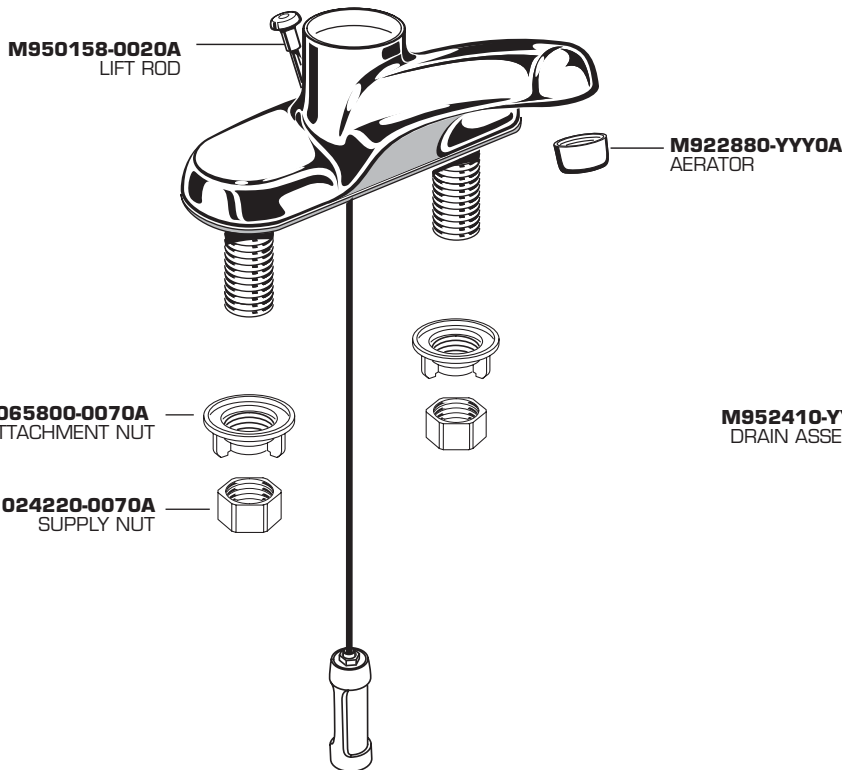

## COLONY SOFT SINGLE CONTROL CENTERSET FAUCET MODEL NUMBER

**2175.503**

Replace the "YYY" with appropriate finish code

CHROME	002
BRASS	099

**HOT LINE FOR HELP**

For toll-free information and answers to your questions, call:  
1-800-442-1902  
Weekdays 8:00 a.m. to 6:00 p.m. EST  
IN CANADA 1-800-387-0369 (TORONTO 1-905-306-1093)  
Weekdays 8:00 a.m. to 7:00 p.m. EST  
IN MEXICO 01-800-839-12-00