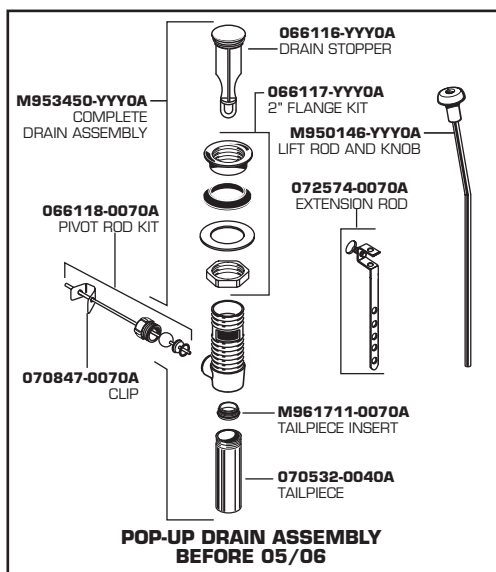

## COLONY SOFT SINGLE CONTROL CENTERSET FAUCET

MODEL NUMBER

**2175.502**

Replace the "YYY" with appropriate finish code

CHROME	002
BRASS	099