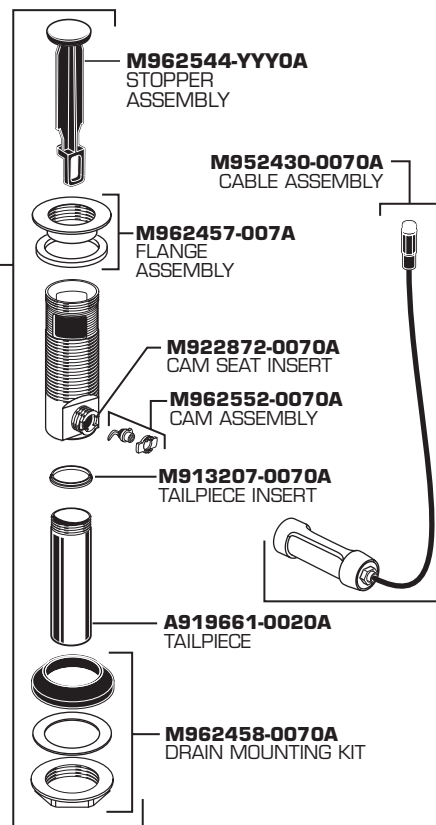

## COLONY SOFT SINGLE CONTROL CENTERSET FAUCET

MODEL NUMBER

**2175.502**

Replace the "YYY" with appropriate finish code

CHROME	002
BRASS	099