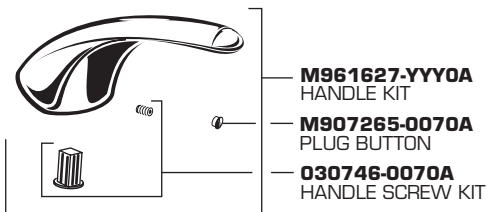

## COLONY SOFT SINGLE CONTROL CENTERSET FAUCET

MODEL NUMBER

**2175.502**

Replace the "YYY" with appropriate finish code

CHROME	002
BRASS	099