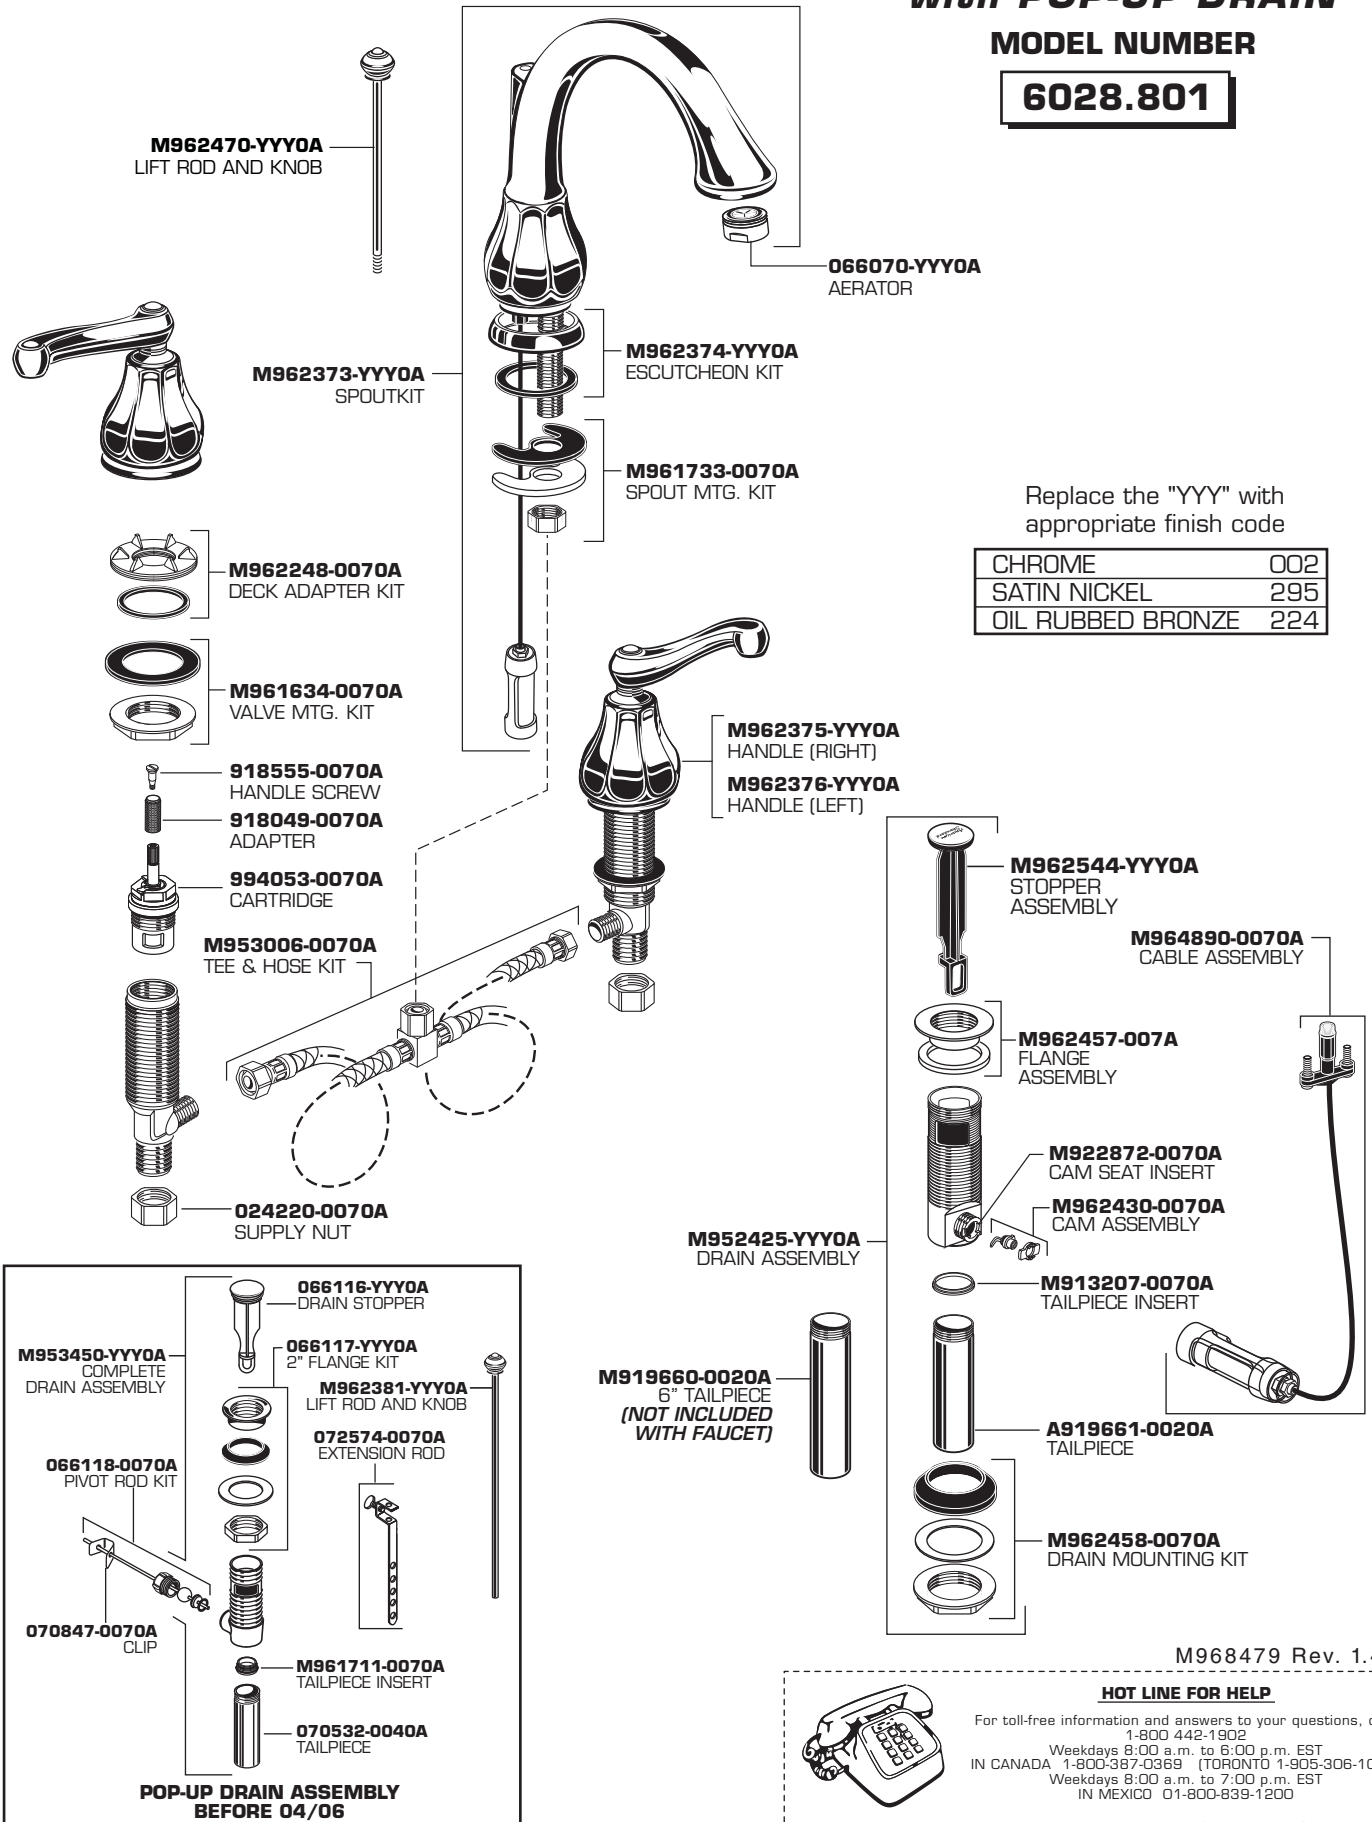

*American Standard*

## Spread Lavatory Faucet with POP-UP DRAIN

MODEL NUMBER

**6028.801**

Replace the "YYY" with appropriate finish code

CHROME	002
SATIN NICKEL	295
OIL RUBBED BRONZE	224

M968479 Rev. 1.4

**HOT LINE FOR HELP**

For toll-free information and answers to your questions, call:  
1-800-442-1902  
Weekdays 8:00 a.m. to 6:00 p.m. EST  
IN CANADA 1-800-387-0369 (TORONTO 1-905-306-1093)  
Weekdays 8:00 a.m. to 7:00 p.m. EST  
IN MEXICO 01-800-839-1200