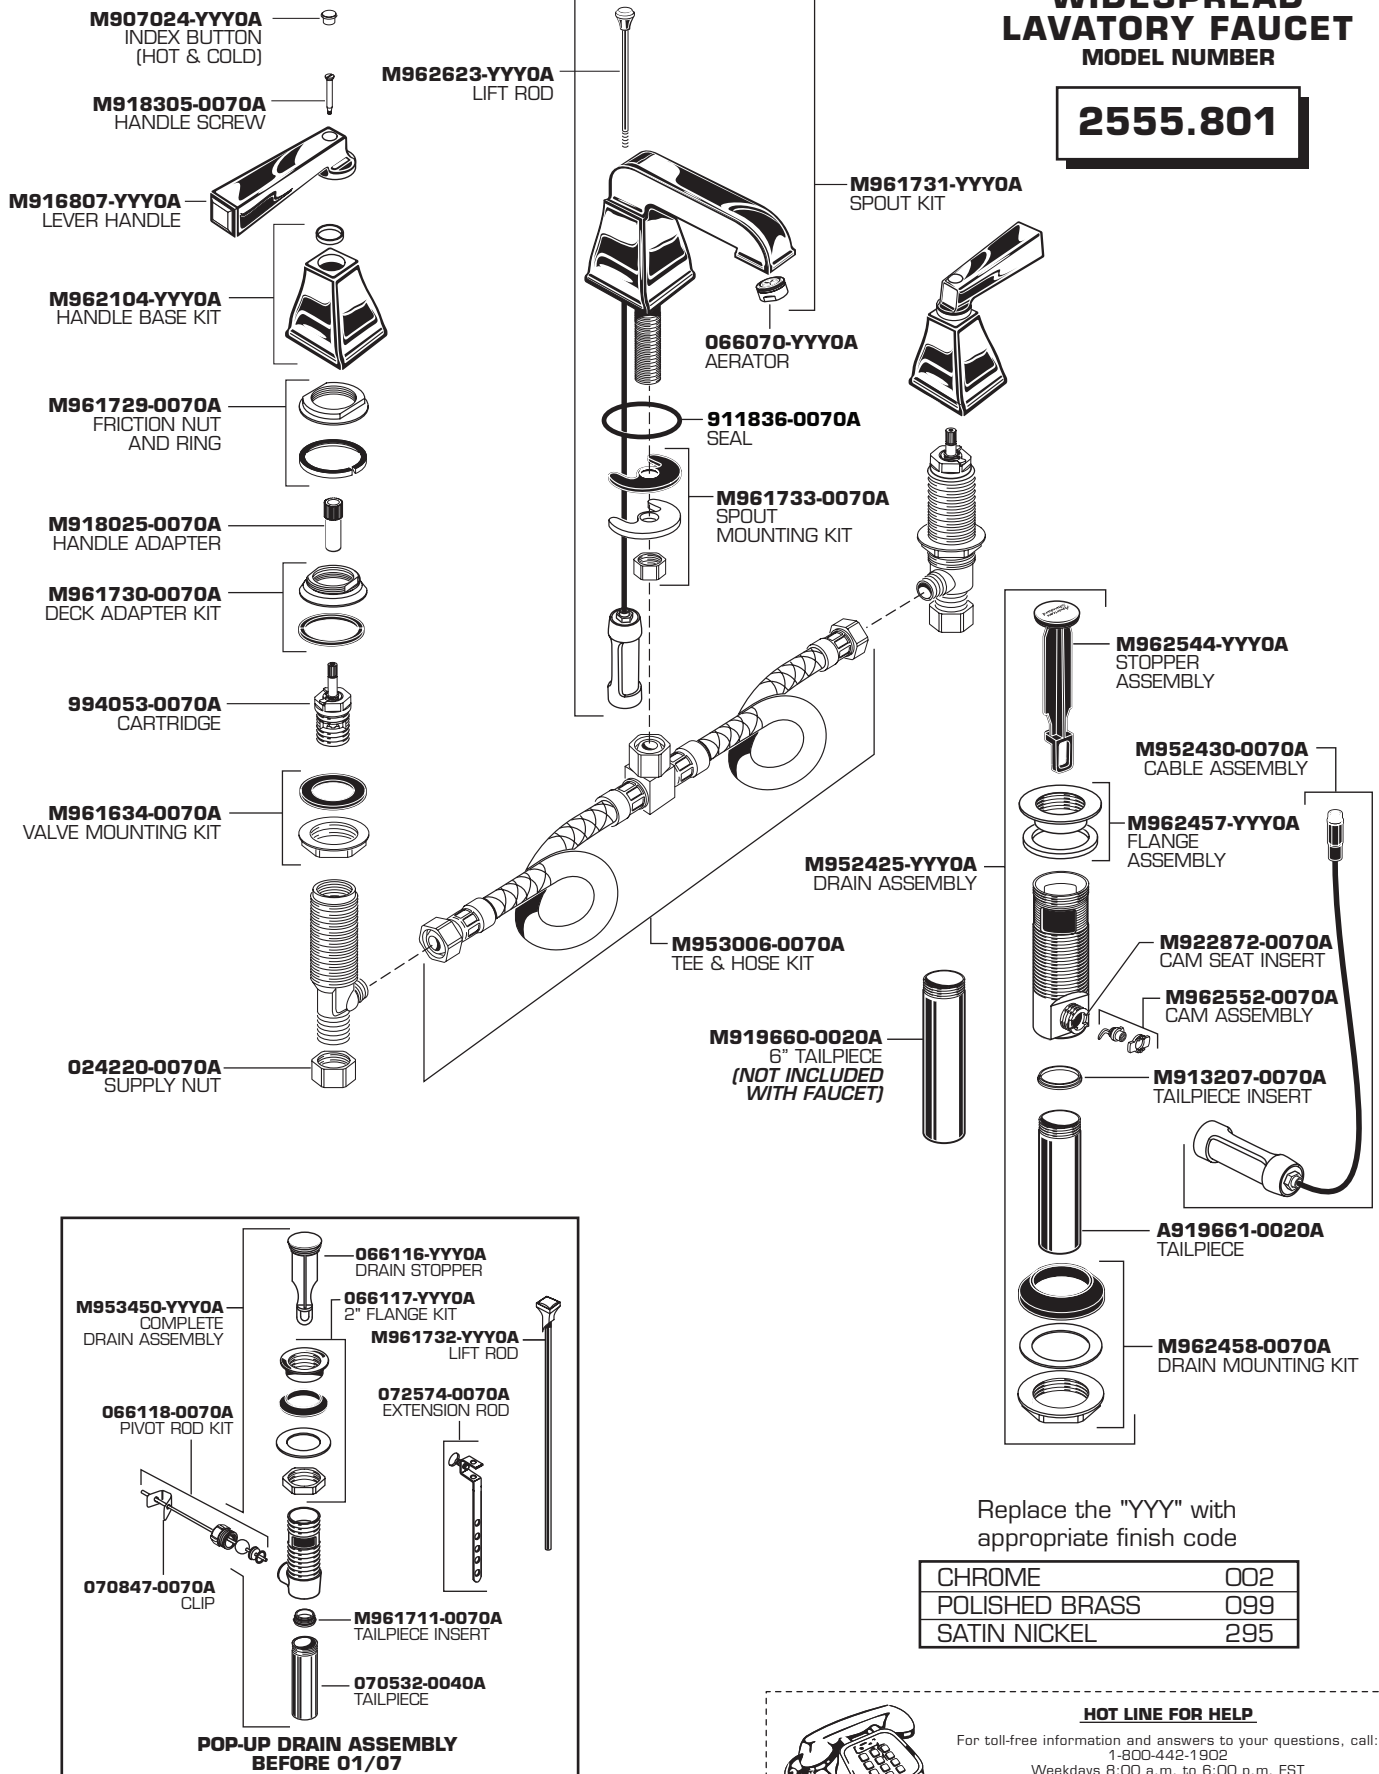

2555.801

Replace the "YYY" with appropriate finish code

CHROME	002
POLISHED BRASS	099
SATIN NICKEL	295

HOT LINE FOR HELP

For toll-free information and answers to your questions, call:
1-800-442-1902
Weekdays 8:00 a.m. to 6:00 p.m. EST
IN CANADA 1-800-387-0369 (TORONTO 1-905-306-1093)
Weekdays 8:00 a.m. to 7:00 p.m. EST
IN MEXICO 01-800-839-12-00